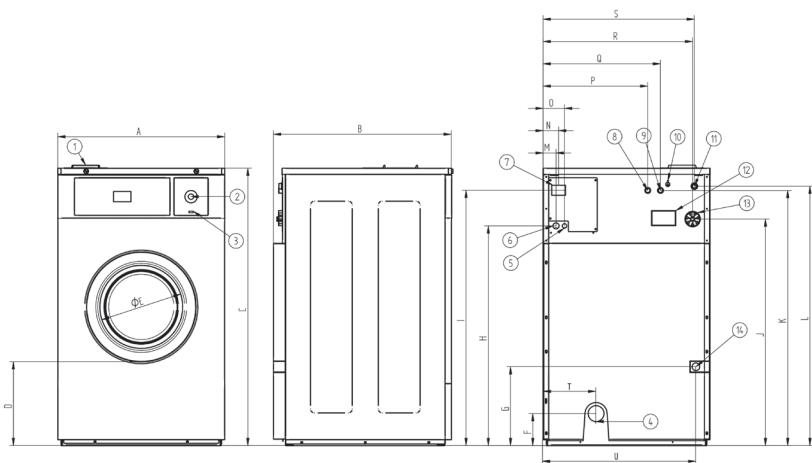

TECHNICAL DATA	UNIT.	MAQ2 - B60 - TC	
DRUM			
Load capacity 1:9 / 1:10	kg	67/60	
Volume	l	600	
Diameter	mm	1.048	
Depth	mm	684	
GENERAL DETAILS			
Washing speed / Spining speed	r.p.m.	42,5/416	
G Factor	-	100	
Maximum force transmitted	KN	9,3 ±1,2	
Frequency-dynamic force	Hz	6,93	
Self-service version	-	Yes	
Double drain	-	Opt	
Option 8mm holes drum	-	Yes	
DOOR			
Height center door / Height door	mm	900/540	
Diameter	mm	560	
POWER			
Motor	kW	5,5	
Heating (Electric model)	kW	28,8	
Max. power (Electric model)	kW	31,3	
Max. power (steam and hot water)	kW	5,5	
CONNECTIONS			
		ELECTRICAL	STEAM / HOT WATER
Tension 230V- I + N + T	Nº x mm2 / A	-	-
Tension 230V- III + T	Nº x mm2 / A	3 x 25 / 100A	3 x 1,5 / 6A
Tension 400V- III + N + T	Nº x mm2 / A	3 x 16 / 63A	3 x 1,5 / 16A
Steam inlet (Steam mod.)	inch	3/4"	
Maximum steam consumption (Steam mod.)	Kg/h	21	
Water inlet	inch	3/4"	
Water main pressure	Kgs/cm2	2-4	
Maximum water consumption*	Lit/h	627,9	
Drain	mm/inch	3"	
Drainage capacity	Lit/min	200	
DIMENSIONS / PACKING DIMENSIONS			
Width / Width	mm	1.225/1.360	
Depth / Depth	mm	1.279/1.460	
Height / Height	mm	1.640/1.880	
Net weight / Gross weight	kg	930/1.050	
Volume	m³	3,73	

* N°2 Program, 100% load

01. Soap dispenser
02. Emergency stop
03. Usb port
04. Drain
05. Electric connection to liquid soap pumps
06. Electrical connection
07. Main switch
08. Auxiliar water inlet
09. Hot water inlet
10. Ground connection
11. Cold water inlet
12. Blur output / water overload
13. Liquid soap connection
14. Steam connection

	A	B	C	D	E	F	G	H	I	J	K	L	M	N	O	P	Q	R	S	T	U
MAQ2 - B60	1.225	1.279	1.640	539	560	98	631	1.367	1.535	1.385	1.550	1.550	61	74	101	750	830	1.110	1.150	270	1.163

American Global Trade and Tech LLC

Address: 1621 Central Ave Cheyenne WY 82001, Wyoming State USA

Phone: 307-637-5151 / Fax: 307-637-5152

E-mail: sales@lacasalaundry.com / Website: lacasalaundry.com